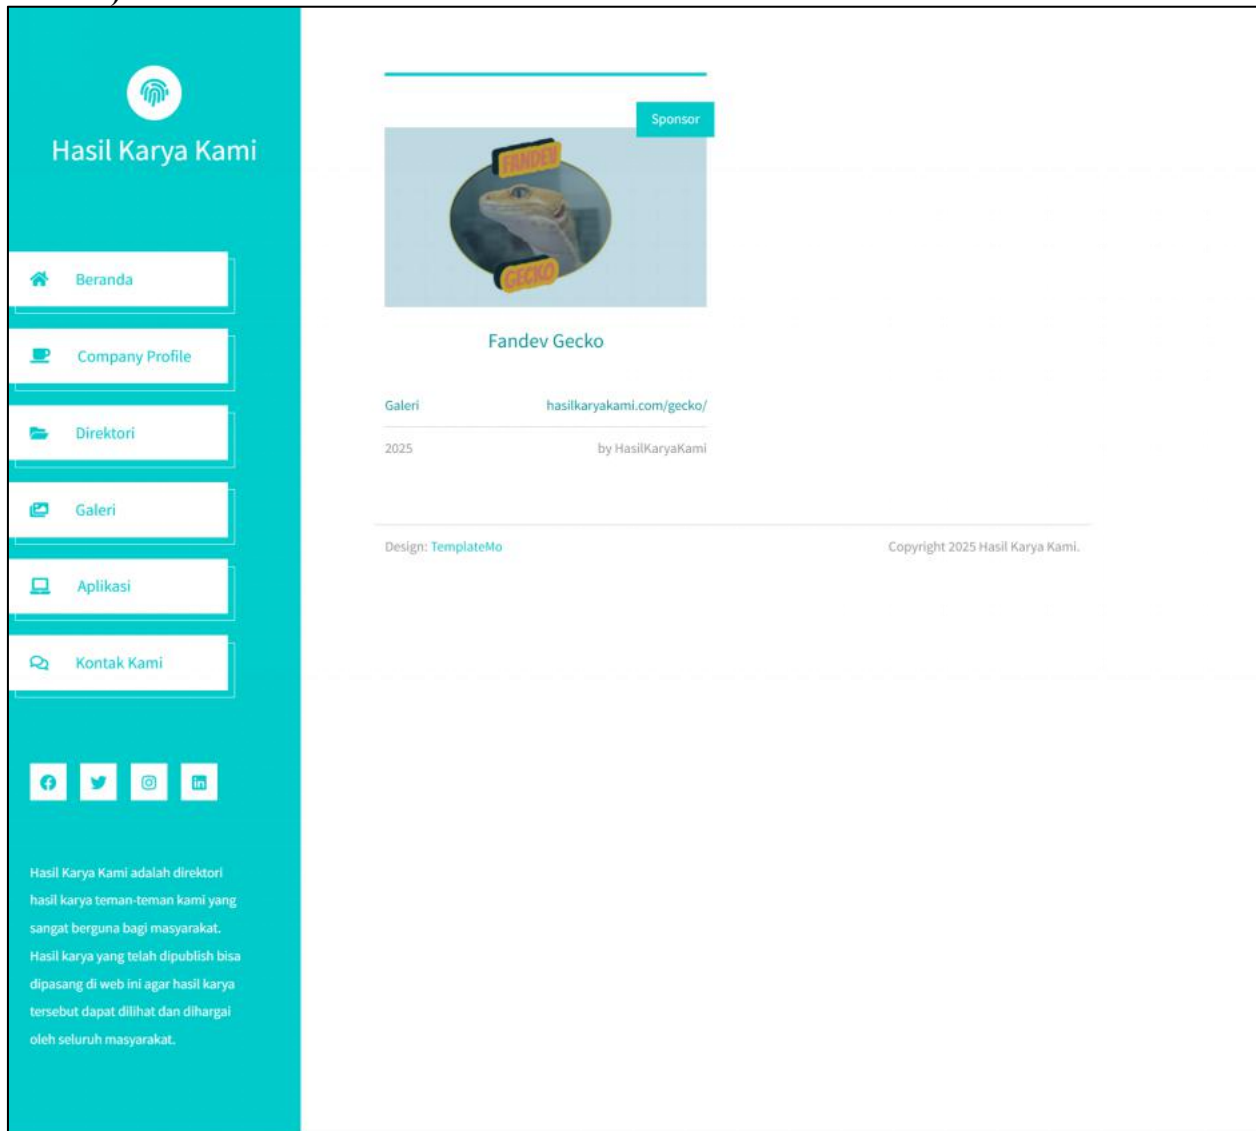

c) Galeri

Gambar 4. Halaman Kategori - Galeri
Sumber: <https://hasilkaryakami.com>